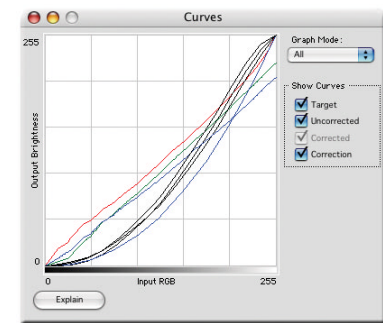

Advanced Features

Colorimeter Window

The ColorVision Spyder2PRO Colorimeter allows users to measure screen colors and take direct readings to validate color values for advanced users.

Pre-Calibration Routine

PreCAL has long been the industry standard for precision control of RGB gain balancing and luminance adjustment. This pre-calibration routine lets users keep watch on the brightness and life expectancy of aging monitors.

Curves

The ColorVision Spyder2PRO Curves control allows users to check the native and adjusted state of each color channel. Advanced features even allow defining custom tonal response curves.

The ColorVision Spyder2PRO Studio includes:

- ❖ All new ColorVision Spyder2™ Colorimeter
- ❖ All new ColorVision Spyder2PRO pro-level monitor calibration software (site license)
- ❖ FREE nIK Color Efex Pro 2.0 Standard Edition software
- ❖ FREE PANTONE® colorist software
- ❖ FREE ColorVision DoctorPRO™ software
- ❖ $75 rebate coupon for ColorVision PrintFIX™ or ColorVision SpectroPRO2™ (U.S. and Canada Customers only)
- ❖ 2-year ColorVision Spyder2 hardware warranty
- ❖ FREE technical support
- ❖ FREE software updates

System Requirements:
CRT, LCD or notebook display(s)
Windows® 2000 or XP
Mac OS X10.2 or better
USB port