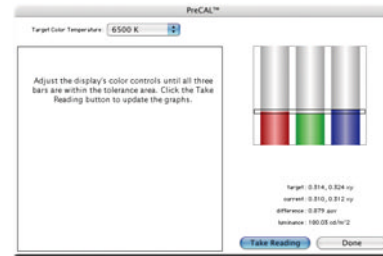

Advanced Features

Colorimeter Window

The ColorVision Spyder2PRO Colorimeter allows users to measure screen colors and take direct readings to validate color values for advanced users.

Pre-Calibration Routine

PreCAL has long been the industry standard for precision control of RGB gain balancing and luminance adjustment. This pre-calibration routine lets users keep watch on the brightness and life expectancy of aging monitors.

Curves

The ColorVision Spyder2PRO Curves control allows users to check the native and adjusted state of each color channel. Advanced features even allow defining custom tonal response curves.

The ColorVision Spyder2PRO Studio includes:

- ❖ All new ColorVision Spyder2™ Colorimeter
- ❖ All new ColorVision Spyder2PRO pro-level monitor calibration software (site license)
- ❖ FREE nIK Color Efex Pro 2.0 Standard Edition software
- ❖ FREE PANTONE® colorist software
- ❖ FREE ColorVision DoctorPRO™ software
- ❖ $75 rebate coupon for ColorVision PrintFIX™ or ColorVision SpectroPRO2™ (U.S. and Canada Customers only)
- ❖ 2-year ColorVision Spyder2 hardware warranty
- ❖ FREE technical support
- ❖ FREE software updates

System Requirements:
CRT, LCD or notebook display(s)
Windows® 2000 or XP
Mac OS X10.2 or better
USB port