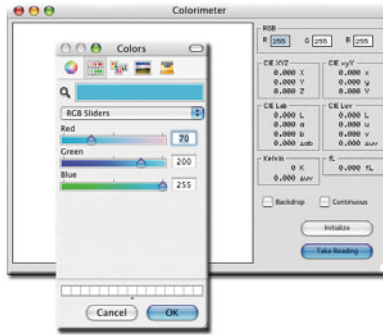

Advanced Features

Colorimeter Window

The ColorVision Spyder2PRO Colorimeter allows users to measure screen colors and take direct readings to validate color values for advanced users.

Pre-Calibration Routine

PreCAL has long been the industry standard for precision control of RGB gain balancing and luminance adjustment. This pre-calibration routine lets users keep watch on the brightness and life expectancy of aging monitors.

Curves

The ColorVision Spyder2PRO Curves control allows users to check the native and adjusted state of each color channel. Advanced features even allow defining custom tonal response curves.

The ColorVision Spyder2PRO Studio includes:

- ❖ All new ColorVision Spyder2™ Colorimeter
- ❖ All new ColorVision Spyder2PRO pro-level monitor calibration software (site license)
- ❖ FREE nIK Color Efex Pro 2.0 Standard Edition software
- ❖ FREE PANTONE® colorist software
- ❖ FREE ColorVision DoctorPRO™ software
- ❖ $75 rebate coupon for ColorVision PrintFIX™ or ColorVision SpectroPRO2™ (U.S. and Canada Customers only)
- ❖ 2-year ColorVision Spyder2 hardware warranty
- ❖ FREE technical support
- ❖ FREE software updates

System Requirements:
CRT, LCD or notebook display(s)
Windows® 2000 or XP
Mac OS X10.2 or better
USB port